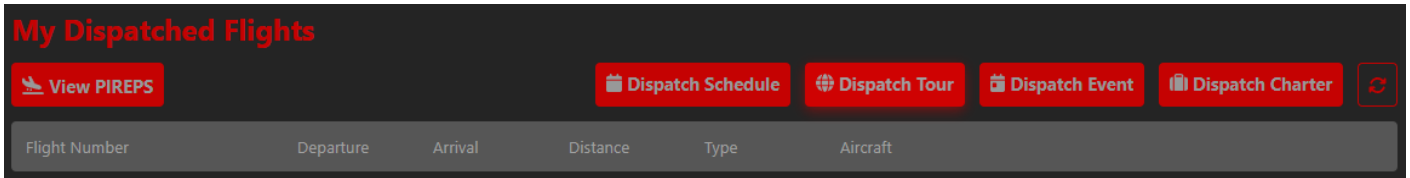

# Dispatching a Tour Leg

This works similarly to dispatching a schedule, but you click the **Dispatch Tour** button.

You're then presented with all the tour legs available for you to dispatch.

In order for a tour leg to appear here, it must meet one of the following conditions:

- Be the first leg in a tour
- Be any leg of a tour where the Legs Flown in Order is not a requirement
- Be the next leg of a tour where you've flown all previous legs
- Be any leg you've already flown (this will be signified by a checkmark icon)