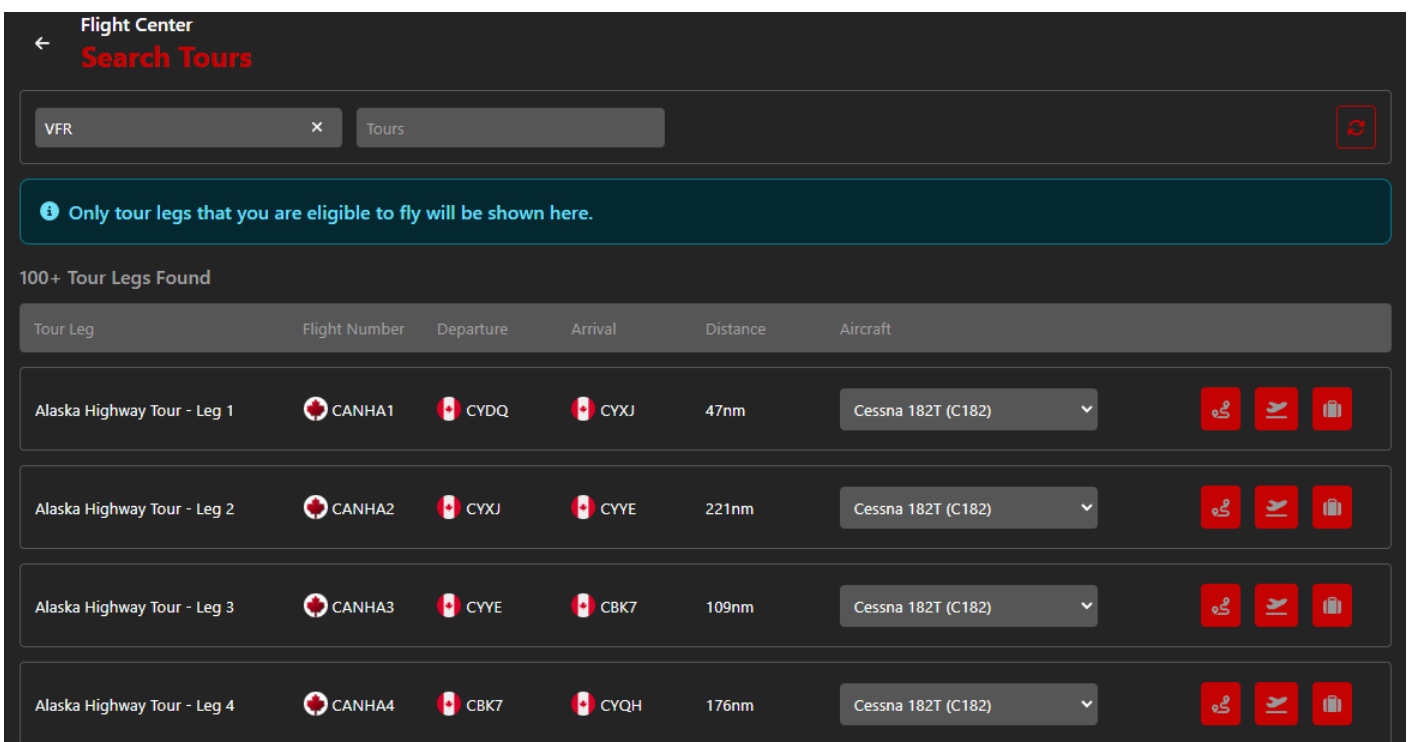

# Dispatching a Tour Leg

This works similarly to dispatching a schedule, but you click the **Dispatch Tour** button.

You're then presented with all the tour legs available for you to dispatch.

In order for a tour leg to appear here, it must meet one of the following conditions:

- Be the first leg in a tour
- Be any leg of a tour where the Legs Flown in Order is not a requirement
- Be the next leg of a tour where you've flown all previous legs
- Be any leg you've already flown (this will be signified by a checkmark icon)

777-300ER Real Routes - Leg 2 ✓

Revision #2

Created 31 December 2024 02:56:25 by Jan P.

Updated 31 December 2024 03:04:04 by Jan P.